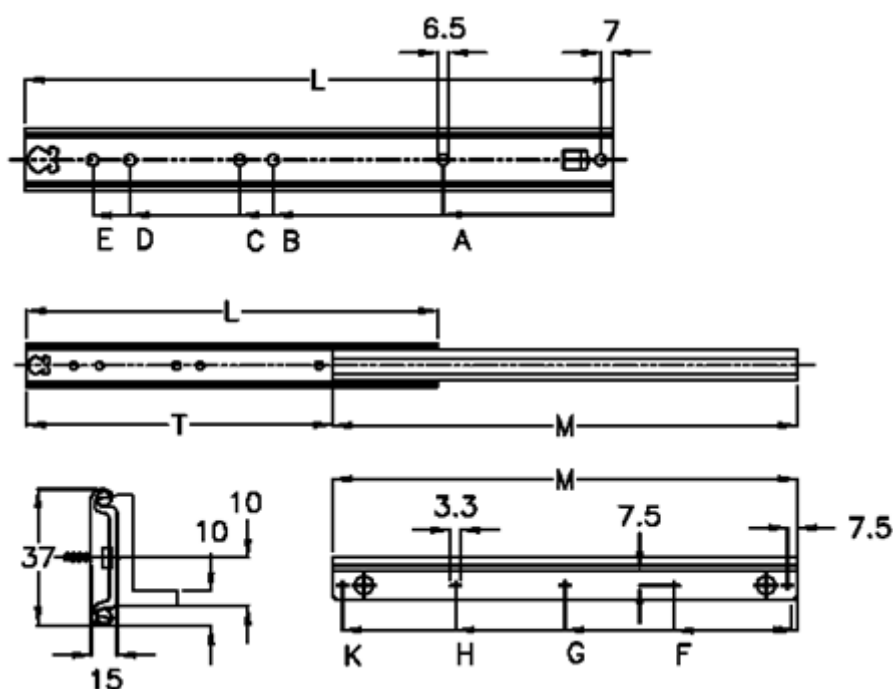

Article number: 11107243

Description: Thomas Regout Telescopic Slide 11107243 FINN3, 2-piece  
Length 500 mm / load cap. 54 kg / extension 373 mm

## Measures

A = 167	K	= 477,5
B = 295	L	= 500
C = 327	Load capacity side mounted	= 40
D = 391	M	= 485
E = 423	T	= 373
F = 125.0		
G = 242.5		
H = 360		